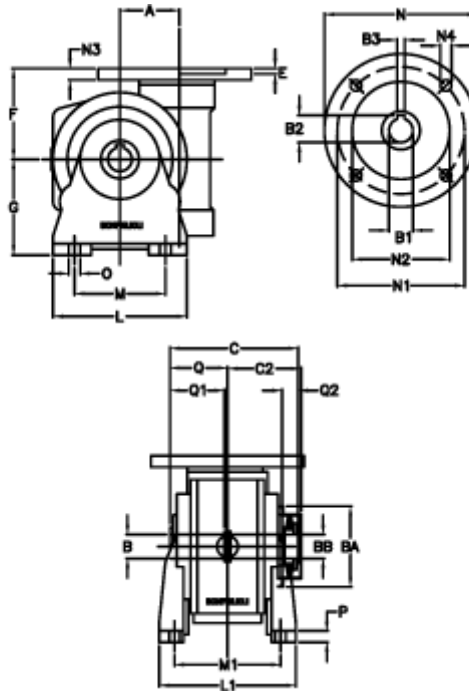

Article number: 390204401032236

Description: Worm Gear with Torque Limiter
VF 44-L2-V-10-P63B5

Measures

a	= 44.60	C2	= 48	M1	= 81.0	Q	= 32.0
B	= 18	Description	= VF 44V-xx-63B5	N	= 140	Q1	= 32
B1 E7	= 11	E	= 2.0	N1	= 115	Q2	= 12
B2	= 12.8	F	= 65	N2	= 95		
B3 H9	= 4	g	= 72	N3	= 10.5		
BA	= 40	L	= 90	N4	= 9,5		
BB H7	= 11	L1	= 98.0	O	= 8.5		
C	= 79	m	= 52	P	= 10		